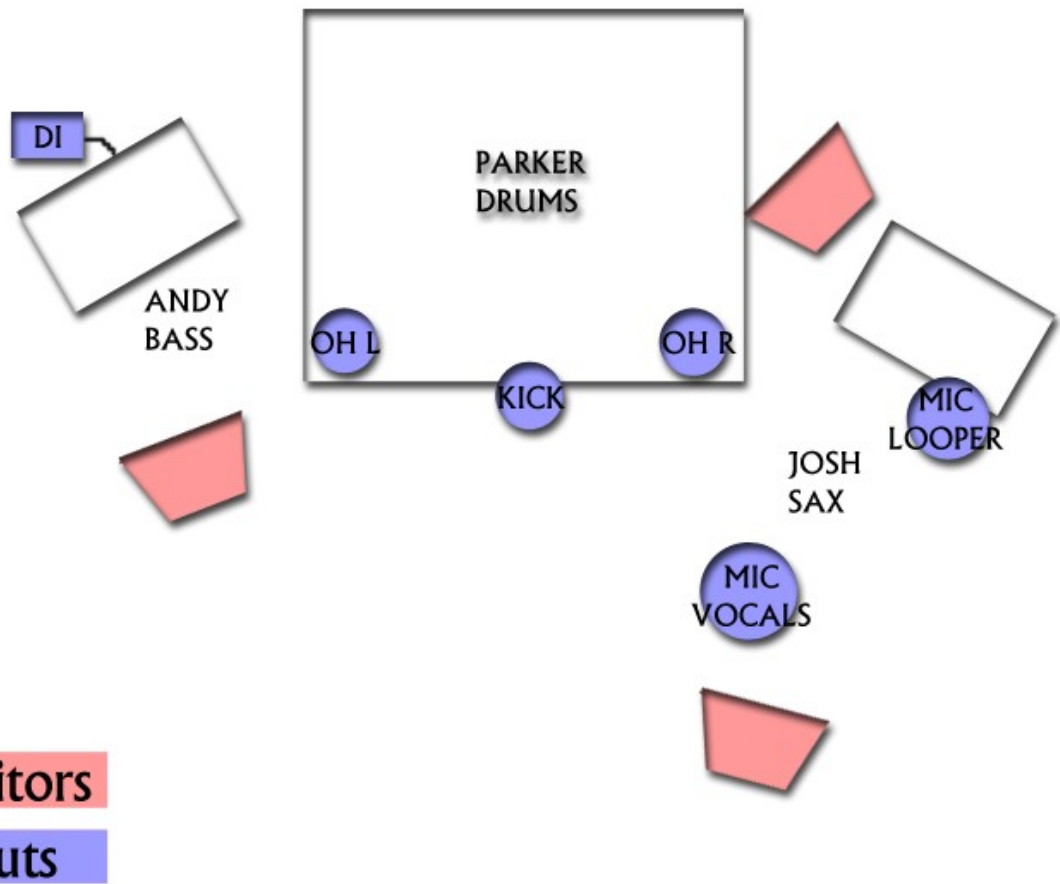

VIBENÖÖDLE

STAGE PLOT

PLEASE CONTACT ANDY WOODWARD WITH ANY QUESTIONS

andy@misconstroodle.com
CELL 610.463.5154